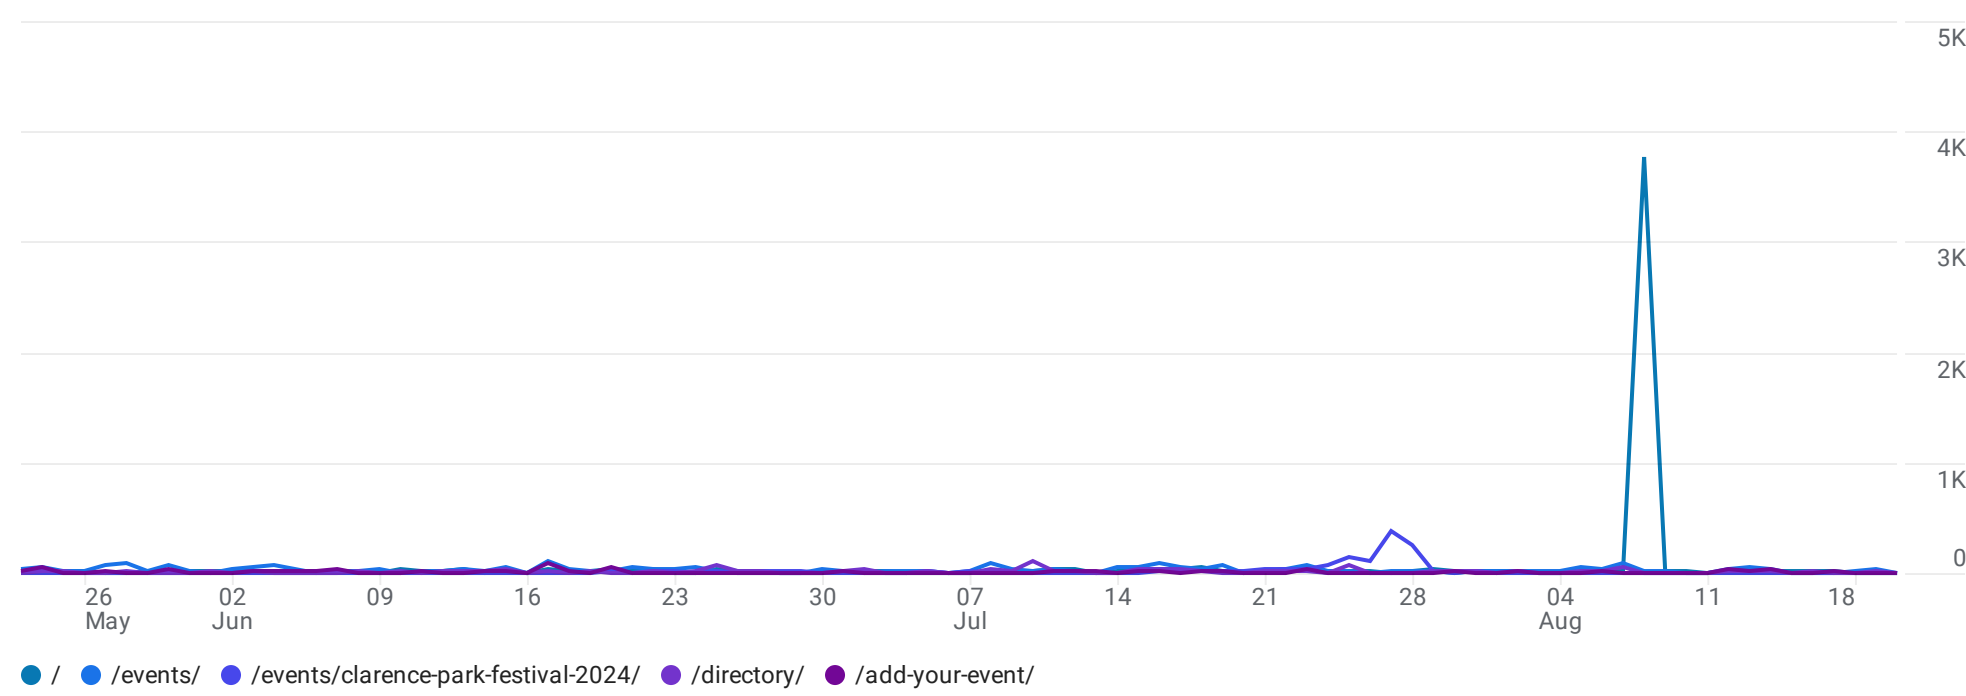

All Users Add comparison

Last 90 days May 23 - Aug 20, 2024

Pages and screens: Page path and screen class

Add filter

Views by Page path and screen class over time

Views by Page path and screen class

Search... Rows per page: 10 Go to: 1 1-10 of 1108

Page path and screen class	Views	Users	Views per user	Average engagement time	Event count	Key events	Total revenue
	25,320 100% of total	4,647 100% of total	5.45 Avg 0%	1m 51s Avg 0%	71,480 100% of total	4,139.00 100% of total	£0.00
1 /	5,233	575	9.10	2m 29s	8,640	8.00	£0.00
2 /events/	2,640	373	7.08	2m 12s	6,034	386.00	£0.00
3 /events/clarence-park-festival-2024/	1,417	523	2.71	38s	5,724	1,068.00	£0.00
4 /directory/	1,168	166	7.04	2m 18s	2,525	0.00	£0.00
5 /add-your-event/	960	172	5.58	8m 12s	3,648	231.00	£0.00
6 /hd8-villages/	395	135	2.93	44s	1,153	0.00	£0.00
7 /directory/scissett-home-and-diy-store/	356	140	2.54	52s	1,313	64.00	£0.00
8 /join/	327	101	3.24	30s	928	3.00	£0.00
9 /news/	284	93	3.05	1m 02s	726	3.00	£0.00
10 /about-the-hd8-network/	259	107	2.42	55s	613	3.00	£0.00