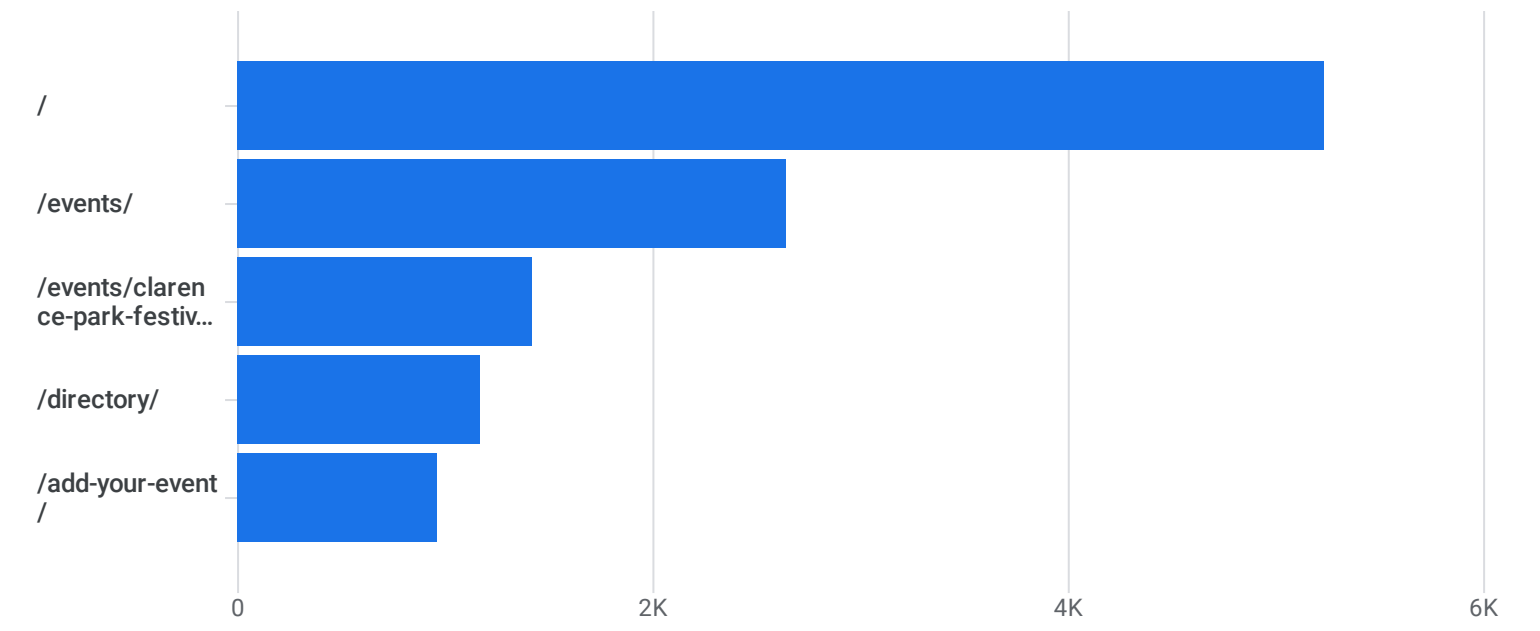

All Users Add comparison

Last 90 days May 23 - Aug 20, 2024

Pages and screens: Page path and screen class

Add filter

Views by Page path and screen class over time

Views by Page path and screen class

Search... Rows per page: 10 Go to: 1 1-10 of 1108

Page path and screen class	Views	Users	Views per user	Average engagement time	Event count	Key events	Total revenue
	25,320 100% of total	4,647 100% of total	5.45 Avg 0%	1m 51s Avg 0%	71,480 100% of total	4,139.00 100% of total	£0.00
1 /	5,233	575	9.10	2m 29s	8,640	8.00	£0.00
2 /events/	2,640	373	7.08	2m 12s	6,034	386.00	£0.00
3 /events/clarence-park-festival-2024/	1,417	523	2.71	38s	5,724	1,068.00	£0.00
4 /directory/	1,168	166	7.04	2m 18s	2,525	0.00	£0.00
5 /add-your-event/	960	172	5.58	8m 12s	3,648	231.00	£0.00
6 /hd8-villages/	395	135	2.93	44s	1,153	0.00	£0.00
7 /directory/scissett-home-and-diy-store/	356	140	2.54	52s	1,313	64.00	£0.00
8 /join/	327	101	3.24	30s	928	3.00	£0.00
9 /news/	284	93	3.05	1m 02s	726	3.00	£0.00
10 /about-the-hd8-network/	259	107	2.42	55s	613	3.00	£0.00