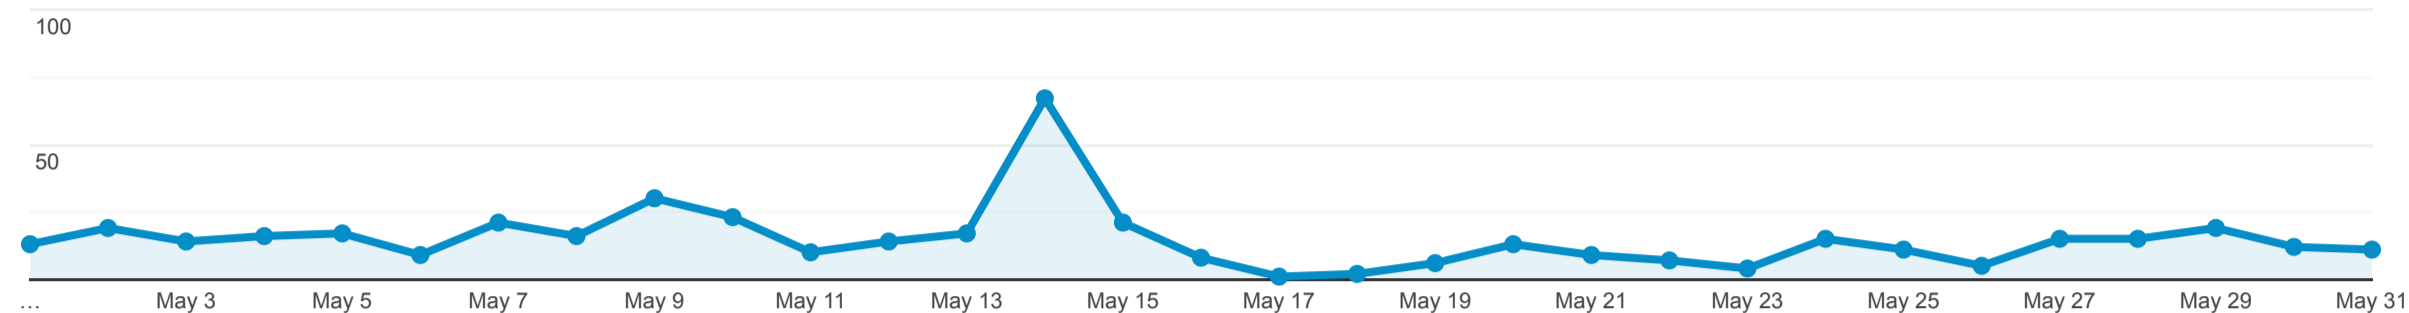

Pages

May 1, 2022 - May 31, 2022

All Users  
100.00% Pageviews

Explorer

Pageviews

This data was filtered with the following filter expression: **directory**

Page	Pageviews ↓	Unique Pageviews	Avg. Time on Page	Entrances	Bounce Rate	% Exit	Page Value
	<b>460</b> % of Total: 22.89% (2,010)	<b>408</b> % of Total: 22.48% (1,815)	<b>00:01:17</b> Avg for View: 00:01:22 (-6.06%)	<b>295</b> % of Total: 25.39% (1,162)	<b>71.86%</b> Avg for View: 67.24% (6.88%)	<b>65.65%</b> Avg for View: 57.81% (13.56%)	<b>£0.00</b> % of Total: 0.00% (£0.00)
1. /directory/scissett-home-and-diy-store/	<b>176</b> (38.26%)	<b>149</b> (36.52%)	<b>00:01:23</b>	<b>144</b> (48.81%)	<b>75.69%</b>	<b>78.98%</b>	<b>£0.00</b> (0.00%)
2. /directory/	<b>33</b> (7.17%)	<b>26</b> (6.37%)	<b>00:01:19</b>	<b>6</b> (2.03%)	<b>66.67%</b>	<b>27.27%</b>	<b>£0.00</b> (0.00%)
3. /directory/the-watering-can-florist/	<b>10</b> (2.17%)	<b>7</b> (1.72%)	<b>00:00:18</b>	<b>4</b> (1.36%)	<b>50.00%</b>	<b>60.00%</b>	<b>£0.00</b> (0.00%)
4. /directory/denby-dale-and-district-mens-shed-association/	<b>9</b> (1.96%)	<b>7</b> (1.72%)	<b>00:04:18</b>	<b>6</b> (2.03%)	<b>50.00%</b>	<b>77.78%</b>	<b>£0.00</b> (0.00%)
5. /directory/parish-of-cumberworth-denby-and-denby-dale/	<b>8</b> (1.74%)	<b>7</b> (1.72%)	<b>00:13:18</b>	<b>7</b> (2.37%)	<b>71.43%</b>	<b>87.50%</b>	<b>£0.00</b> (0.00%)
6. /directory/forget-me-not/	<b>7</b> (1.52%)	<b>7</b> (1.72%)	<b>00:00:35</b>	<b>4</b> (1.36%)	<b>75.00%</b>	<b>85.71%</b>	<b>£0.00</b> (0.00%)
7. /directory/half-inch-seam/	<b>7</b> (1.52%)	<b>7</b> (1.72%)	<b>00:01:33</b>	<b>6</b> (2.03%)	<b>66.67%</b>	<b>85.71%</b>	<b>£0.00</b> (0.00%)
8. /directory/jacque-budd-content-marketing-writer/	<b>6</b> (1.30%)	<b>5</b> (1.23%)	<b>00:00:14</b>	<b>2</b> (0.68%)	<b>100.00%</b>	<b>83.33%</b>	<b>£0.00</b> (0.00%)
9. /directory/grandma-fredas-kitchen/	<b>5</b> (1.09%)	<b>4</b> (0.98%)	<b>00:00:38</b>	<b>3</b> (1.02%)	<b>66.67%</b>	<b>60.00%</b>	<b>£0.00</b> (0.00%)
10. /directory/just-thai-restaurant-tapas-bar/	<b>4</b> (0.87%)	<b>4</b> (0.98%)	<b>00:01:10</b>	<b>4</b> (1.36%)	<b>25.00%</b>	<b>50.00%</b>	<b>£0.00</b> (0.00%)