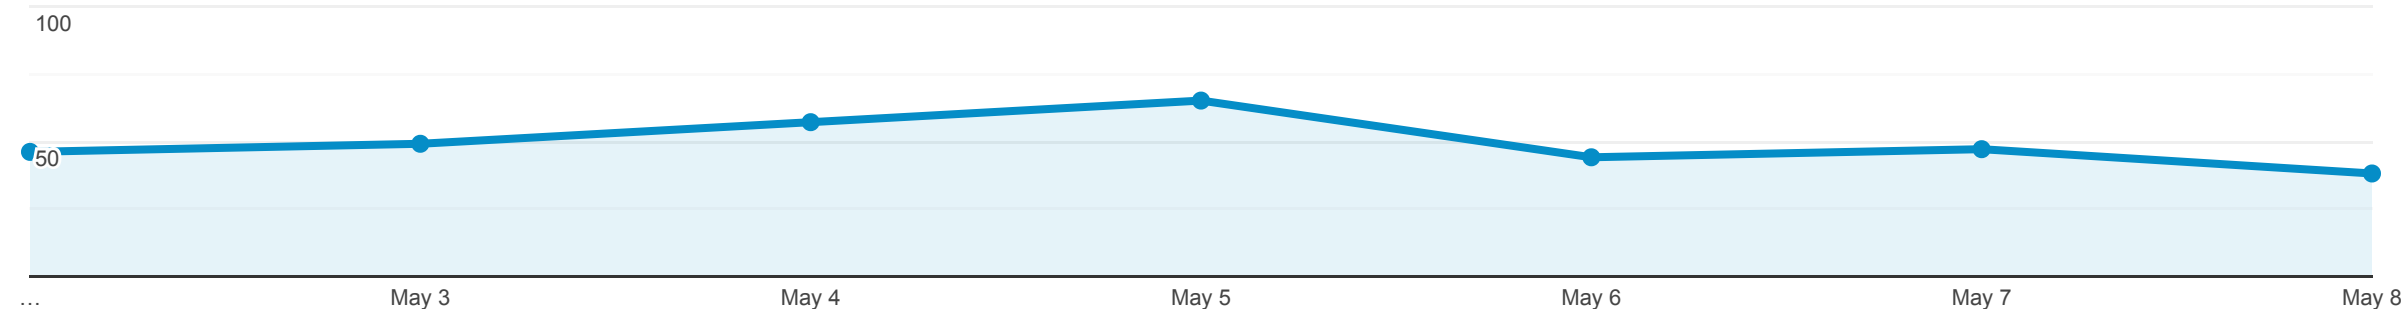

Pages

May 2, 2022 - May 8, 2022

All Users
100.00% Pageviews

Explorer

Pageviews

Page	Pageviews ↓	Unique Pageviews	Avg. Time on Page	Entrances	Bounce Rate	% Exit	Page Value
	346 % of Total: 100.00% (346)	314 % of Total: 100.00% (314)	00:01:59 Avg for View: 00:01:59 (0.00%)	262 % of Total: 100.00% (262)	79.39% Avg for View: 79.39% (0.00%)	75.72% Avg for View: 75.72% (0.00%)	£0.00 % of Total: 0.00% (£0.00)
1. /directory/scissett-home-and-diy-store/	44 (12.72%)	40 (12.74%)	00:00:47	40 (15.27%)	75.00%	84.09%	£0.00 (0.00%)
2. /	29 (8.38%)	23 (7.32%)	00:00:16	22 (8.40%)	63.64%	55.17%	£0.00 (0.00%)
3. /locations/denby-dale-bowling-club/	14 (4.05%)	9 (2.87%)	00:03:04	9 (3.44%)	66.67%	64.29%	£0.00 (0.00%)
4. /contact-us/	8 (2.31%)	7 (2.23%)	00:03:04	1 (0.38%)	100.00%	75.00%	£0.00 (0.00%)
5. /add-your-event/	7 (2.02%)	4 (1.27%)	00:07:49	4 (1.53%)	50.00%	42.86%	£0.00 (0.00%)
6. /locations/clayton-west-darby-and-joan-club/	7 (2.02%)	5 (1.59%)	00:03:48	5 (1.91%)	40.00%	57.14%	£0.00 (0.00%)
7. /directory/parish-of-cumberworth-denby-and-denby-dale/	6 (1.73%)	5 (1.59%)	00:13:18	5 (1.91%)	60.00%	83.33%	£0.00 (0.00%)
8. /membership-agreement/	6 (1.73%)	5 (1.59%)	00:24:48	5 (1.91%)	80.00%	83.33%	£0.00 (0.00%)
9. /directory/	5 (1.45%)	4 (1.27%)	00:00:30	2 (0.76%)	50.00%	20.00%	£0.00 (0.00%)
10. /directory/the-watering-can-florist/	5 (1.45%)	3 (0.96%)	00:00:17	2 (0.76%)	50.00%	40.00%	£0.00 (0.00%)