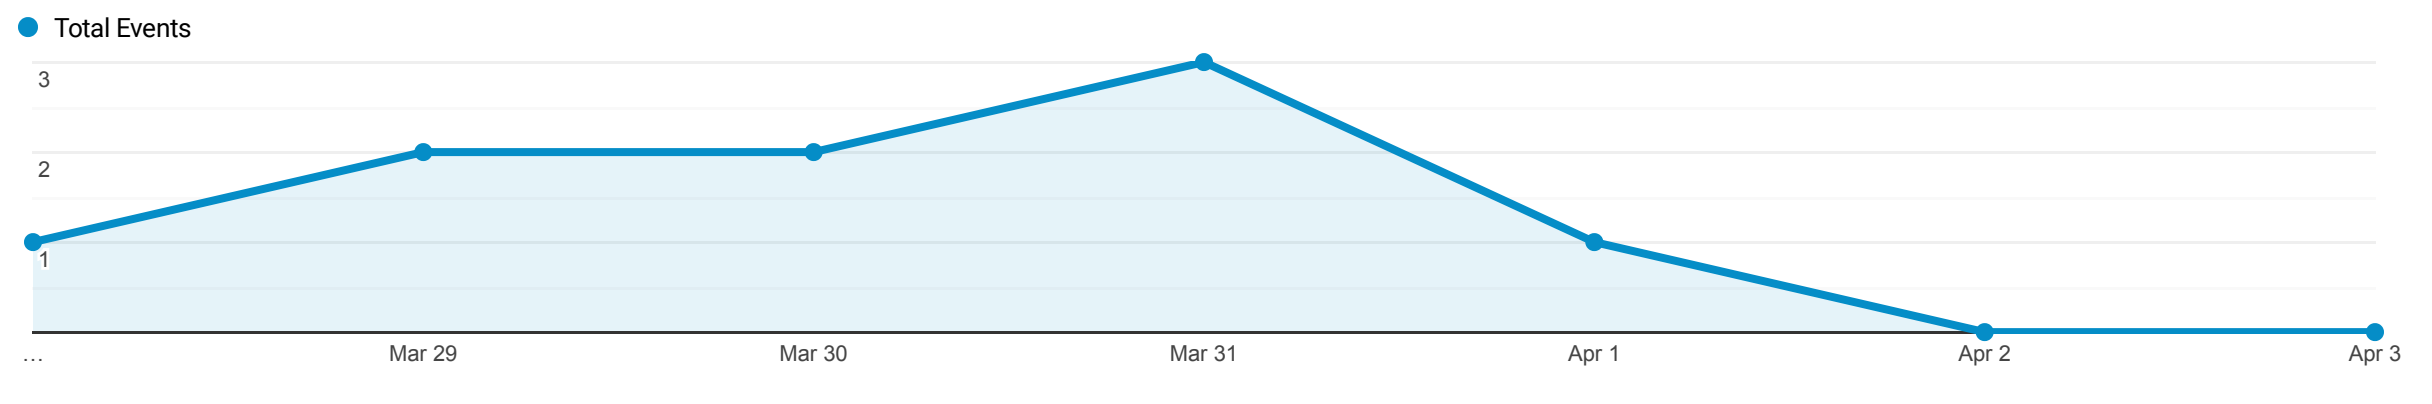

Top Events

ALL » EVENT CATEGORY: outbound-link

Mar 28, 2022 - Apr 3, 2022

All Users
50.00% Unique Events

Explorer

Event

| Event Action | Total Events ↓ | Unique Events | Event Value | Avg. Value |
|--|---|---|---|---|
| | 9 % of Total: 52.94% (17) | 8 % of Total: 50.00% (16) | 0 % of Total: 0.00% (0) | 0.00 Avg for View: 0.00 (0.00%) |
| 1. http://www.fsb.org.uk/?utm_source=HD8network&utm_medium=Directory_Listing | 2 (22.22%) | 1 (12.50%) | 0 (0.00%) | 0.00 |
| 2. http://allhallowschurch.co.uk/?utm_source=HD8network&utm_medium=Directory_Listing | 1 (11.11%) | 1 (12.50%) | 0 (0.00%) | 0.00 |
| 3. http://denbydale-walkersarewelcome.org.uk/clayton-west-scissett | 1 (11.11%) | 1 (12.50%) | 0 (0.00%) | 0.00 |
| 4. http://www.emleybrassband.co.uk/realale-htm/ | 1 (11.11%) | 1 (12.50%) | 0 (0.00%) | 0.00 |
| 5. http://www.thewelcomecentre.org/ | 1 (11.11%) | 1 (12.50%) | 0 (0.00%) | 0.00 |
| 6. https://www.facebook.com/EmleyRealAleFestival | 1 (11.11%) | 1 (12.50%) | 0 (0.00%) | 0.00 |
| 7. https://www.facebook.com/kym.whyte.319?utm_source=HD8network&utm_medium=Directory_Listing | 1 (11.11%) | 1 (12.50%) | 0 (0.00%) | 0.00 |
| 8. https://www.facebook.com/Scissett-Slimming-World-Group-109859244163941 | 1 (11.11%) | 1 (12.50%) | 0 (0.00%) | 0.00 |