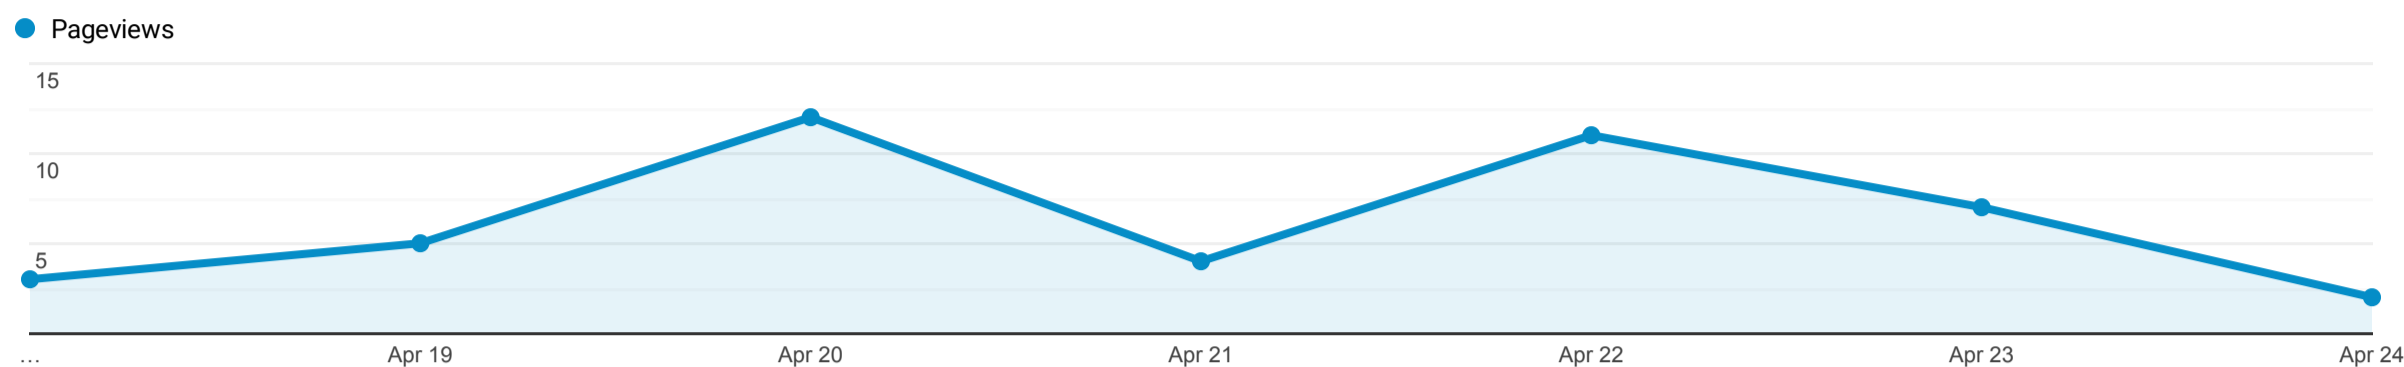

Pages

Apr 18, 2022 - Apr 24, 2022

All Users  
100.00% Pageviews

Explorer

This data was filtered with the following filter expression: **events**

Page	Pageviews ↓	Unique Pageviews	Avg. Time on Page	Entrances	Bounce Rate	% Exit	Page Value
	<b>44</b> % of Total: 12.64% (348)	<b>40</b> % of Total: 12.86% (311)	<b>00:02:07</b> Avg for View: 00:00:45 (183.63%)	<b>31</b> % of Total: 13.30% (233)	<b>80.65%</b> Avg for View: 78.54% (2.68%)	<b>75.00%</b> Avg for View: 66.95% (12.02%)	<b>£0.00</b> % of Total: 0.00% (£0.00)
1. /events/the-pierrot-players-latest-production-death-by-design-a-comedy/	<b>4</b> (9.09%)	<b>4</b> (10.00%)	00:01:05	<b>1</b> (3.23%)	100.00%	50.00%	£0.00 (0.00%)
2. /events/the-pierrot-players-latest-production-key-for-two/	<b>4</b> (9.09%)	<b>3</b> (7.50%)	00:00:58	<b>3</b> (9.68%)	66.67%	75.00%	£0.00 (0.00%)
3. /events/	<b>3</b> (6.82%)	<b>3</b> (7.50%)	00:03:11	<b>0</b> (0.00%)	0.00%	66.67%	£0.00 (0.00%)
4. /events/denby-school-summer-fair/summer-fair-poster-2018/	<b>3</b> (6.82%)	<b>3</b> (7.50%)	00:00:00	<b>3</b> (9.68%)	100.00%	100.00%	£0.00 (0.00%)
5. /events/90s-night-featuring-ultra-90s/	<b>2</b> (4.55%)	<b>2</b> (5.00%)	00:00:19	<b>2</b> (6.45%)	50.00%	50.00%	£0.00 (0.00%)
6. /events/a-day-out-with-thomas-2018-03-17/	<b>2</b> (4.55%)	<b>1</b> (2.50%)	00:00:48	<b>1</b> (3.23%)	0.00%	50.00%	£0.00 (0.00%)
7. /events/shelley-friday-friendship-cafe-2022-06-03/	<b>2</b> (4.55%)	<b>1</b> (2.50%)	00:00:07	<b>0</b> (0.00%)	0.00%	50.00%	£0.00 (0.00%)
8. /events/try-crown-green-bowling/	<b>2</b> (4.55%)	<b>1</b> (2.50%)	00:00:53	<b>1</b> (3.23%)	0.00%	50.00%	£0.00 (0.00%)
9. /directory/denroyd-farm-wedding-events-ltd/?fbclid=IwAR0uA-zCwc36lOHQ38-FChBUSzsT_ZhMOVFLDvMFUL4o1CT6m3J9Swi9YIM	<b>1</b> (2.27%)	<b>1</b> (2.50%)	00:00:00	<b>1</b> (3.23%)	100.00%	100.00%	£0.00 (0.00%)
10. /directory/denroyd-farm-wedding-events-ltd/?fbclid=IwAR15PGFTQjsBeNtjDeG3eIrSUjRLkJyQnGOHITYjgL3qkG8SRAluBj5ns-A	<b>1</b> (2.27%)	<b>1</b> (2.50%)	00:00:00	<b>1</b> (3.23%)	100.00%	100.00%	£0.00 (0.00%)